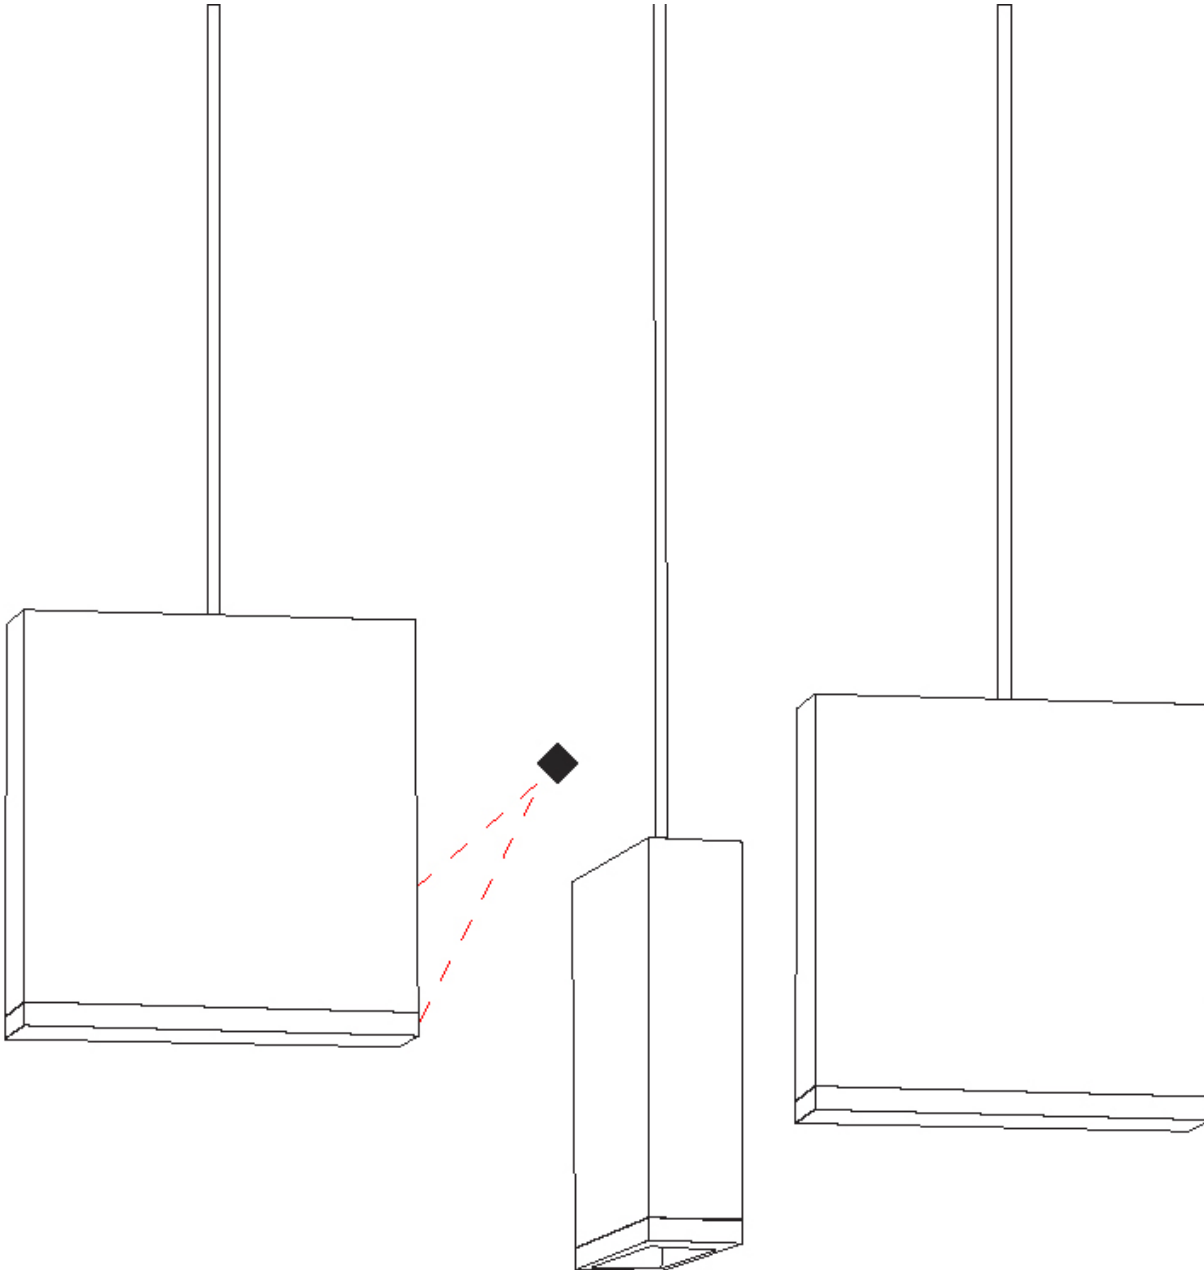

MATCH 3 LIGHT SUSPENSION

D101469-

PROJECT _____

TYPE _____

SPECIFIER _____

QUANTITY _____

DATE _____

D